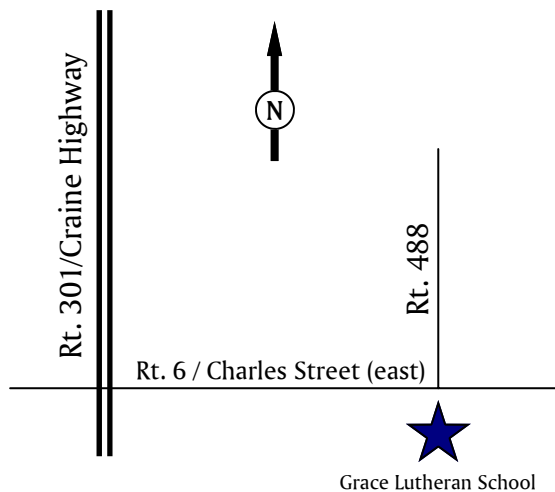

Grace Lutheran School
1200 Charles Street
La Plata, MD 20646
www.growingwithgrace.org

Office Hours
8 am—4 pm
Monday—Friday
301-932-0963 ext. 202

Child Care
6:30 am—6 pm
Monday—Friday
301-932-0963 ext. 121

Ruth Blackwell, Principal
Tracie Brull, Child Care Director